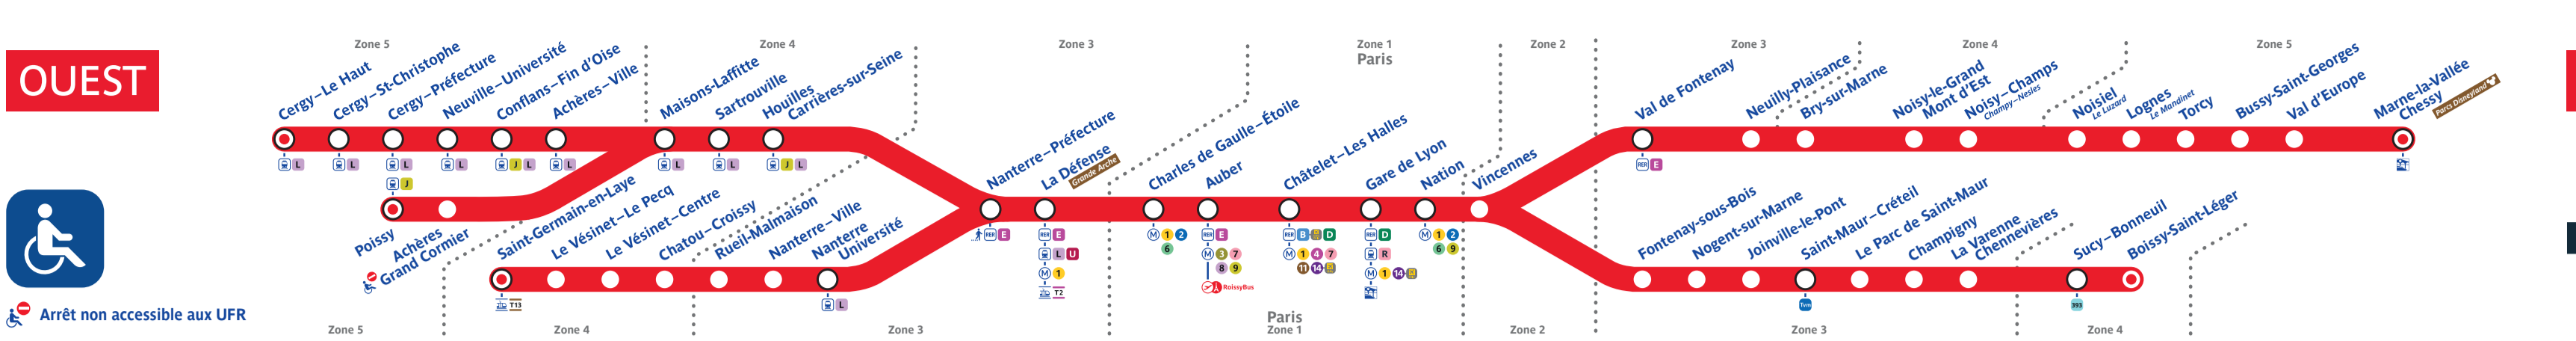

Boissy-St-Léger • Marne-la-Vallée-Chessy

Retrouvez les horaires en scannant ce QR Code

Le samedi 2 mai, de 22:45 à la fin du service, le trafic est interrompu entre Auber et Nation. Empruntez les lignes de métro en correspondance. Plus d'informations dans la rubrique Travaux du site Internet du RER A.

Service valable du samedi 2 au dimanche 3 mai 2026

Samedi 2 mai

Dimanche 3 mai

Table of train schedules for Saturday 2nd May and Sunday 3rd May, listing stations and departure times.

Table of train schedules for Saturday 2nd May and Sunday 3rd May, listing stations and departure times.

Table of train schedules for Saturday 2nd May and Sunday 3rd May, listing stations and departure times.

Table of train schedules for Saturday 2nd May and Sunday 3rd May, listing stations and departure times.