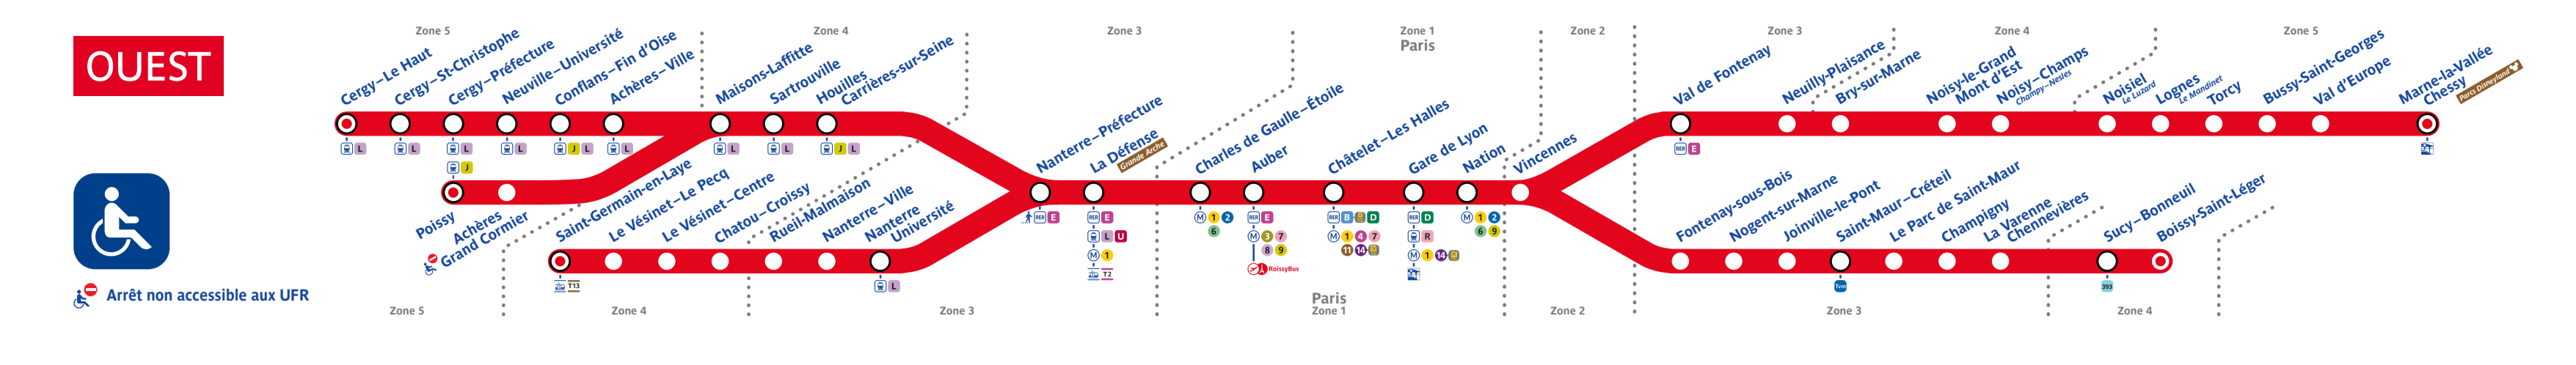

Retrouvez les horaires en scannant ce QR Code

Service valable du mercredi 25 au lundi 30 décembre 2024

Du lundi au vendredi

Samedi, dimanche et jours fériés

Table of train departure and arrival times for weekdays (Monday to Friday) for various stations along the RER A line.

Table of train departure and arrival times for weekends and public holidays (Saturday, Sunday, and public holidays) for various stations along the RER A line.

Table of train departure and arrival times for weekdays (Monday to Friday) for various stations along the RER A line, continuing from the previous section.

Table of train departure and arrival times for weekends and public holidays (Saturday, Sunday, and public holidays) for various stations along the RER A line, continuing from the previous section.

Table of train departure and arrival times for weekdays (Monday to Friday) for various stations along the RER A line, continuing from the previous section.

Table of train departure and arrival times for weekends and public holidays (Saturday, Sunday, and public holidays) for various stations along the RER A line, continuing from the previous section.