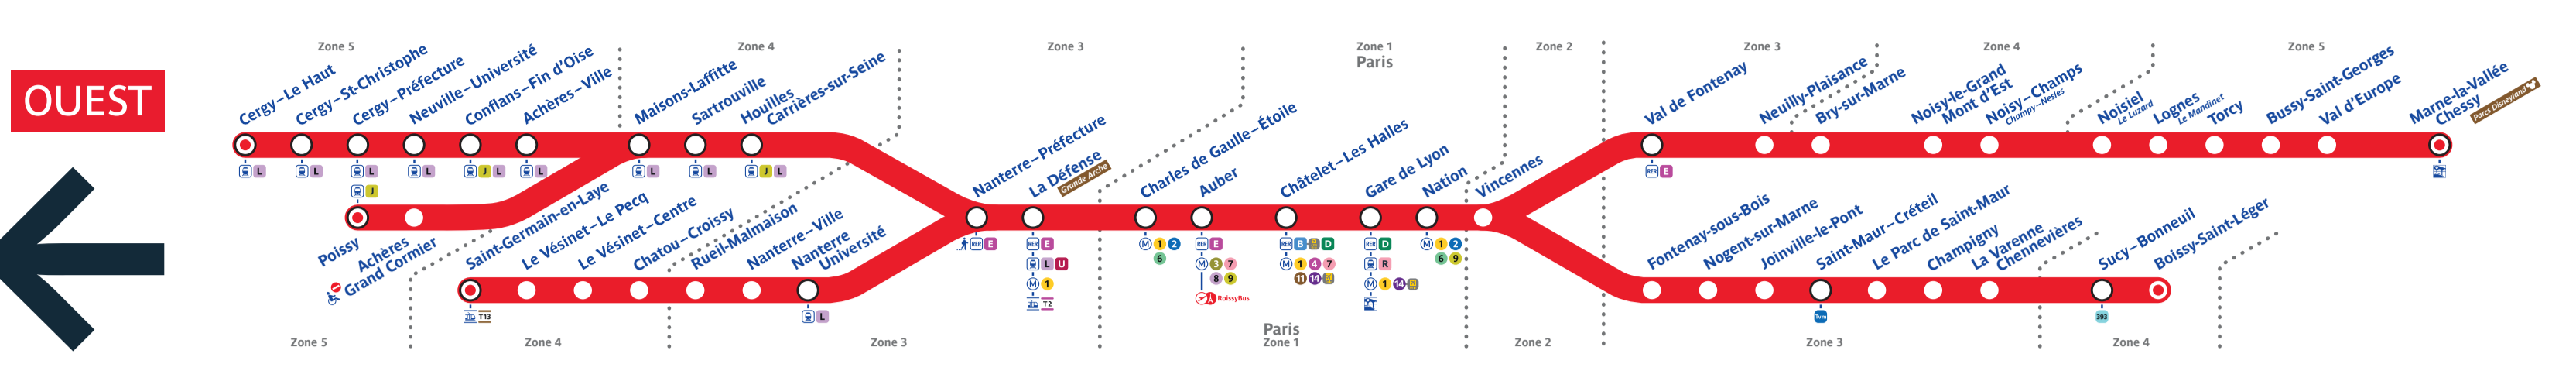

Retrouvez les horaires en scannant ce QR Code

← OUEST

EST →

Du 6 au 10 janvier, tous les lieux de départ de 22:15, le trafic est interrompu entre Poissy et Maisons-Laffitte. Bus de remplacement. Plus d'infos dans la rubrique Travaux du site Internet du RER A.

Service valable du lundi 6 au dimanche 12 janvier 2025

Du lundi au vendredi

Table of train schedules from Monday to Friday, listing departure times for various stations.

Samedi, dimanche et jours fériés

Table of train schedules for Saturdays, Sundays, and public holidays.

Table of train schedules for Monday to Friday, continuing from the previous section.

Table of train schedules for Saturday, Sunday, and public holidays, continuing from the previous section.

Table of train schedules for Monday to Friday, continuing from the previous section.

Table of train schedules for Saturday, Sunday, and public holidays, continuing from the previous section.

Table of train schedules for Monday to Friday, continuing from the previous section.

Table of train schedules for Saturday, Sunday, and public holidays, continuing from the previous section.