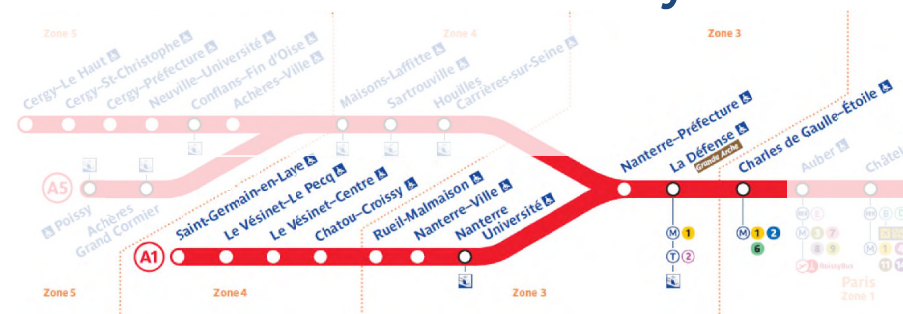

Charles-de-Gaulle – Etoile	21:40	22:00	22:20	22:40	23:10	23:40	00:10
La Défense	21:52	22:12	22:32	22:52	23:22	23:52	00:22
Nanterre Préfecture	22:02	22:31	22:51	23:02	23:32	00:02	00:32
Nanterre Université	22:09	22:29	22:49	23:09	23:39	00:09	00:39
Nanterre-Ville	22:16	22:36	22:56	23:16	23:46	00:16	00:46
Rueil Malmaison	22:24	22:44	23:04	23:24	23:54	00:24	00:54
Chatou-Croissy	22:32	22:52	23:12	23:32	00:02	00:32	01:02
Le Vésinet-Centre	22:39	22:59	23:19	23:39	00:09	00:39	01:09
Le Vésinet – Le Pecq	22:45	23:05	23:25	23:45	00:15	00:45	01:15
Saint-Germain-en-Laye	22:53	23:13	23:33	23:53	00:23	00:53	01:23

Saint-Germain-en-Laye	20:50	21:10	21:30	21:50	22:20	22:50	23:20	23:50
Le Vésinet – Le Pecq	21:01	21:21	21:41	22:01	22:31	23:01	23:31	00:01
Le Vésinet-Centre	21:05	21:25	21:45	22:05	22:35	23:05	23:35	00:05
Chatou-Croissy	21:14	21:34	21:54	22:14	22:44	23:14	23:44	00:14
Rueil Malmaison	21:22	21:42	22:02	22:22	22:52	23:22	23:52	00:22
Nanterre-Ville	21:29	21:49	22:09	22:29	22:59	23:29	23:59	00:29
Nanterre Université	21:40	22:00	22:20	22:40	23:10	23:40	00:10	00:40
Nanterre Préfecture	21:46	22:06	22:26	22:46	23:16	23:46	00:16	00:46
La Défense	21:57	22:17	22:37	22:57	23:27	23:57	00:27	00:57
Charles-de-Gaulle – Etoile	22:10	22:30	22:50	23:10	23:40	00:10	00:40	01:10

Bus de substitution Charles-de-Gaulles – Etoile ↔ Saint-Germain-en-Laye

Horaires de fonctionnement

Charles-de-Gaulle – Etoile

Arrêt ligne 73 – Charles De Gaulle Etoile- Grande Armée

Premier départ : 21h40

Dernier départ : 00h10

Saint-Germain-en-Laye

Gare Routière Transdev, Rue de La Surintendance

Premier départ : 20h50

Dernier départ : 23h50

Fréquence

Toutes les 20 à 30 min

Itinéraires et points d'arrêts sur :

<https://rer.sub.ratp.hubup.fr/>